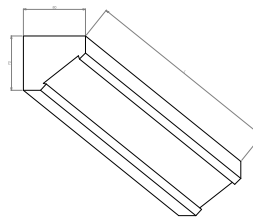

Description

Basic information

Family:	RUGOSA K
Product:	RUGOSA K PLX IP44 WH 840 29 1135x70x80
Index:	BLS0000013176
Pictograms:	

Lighting and electrical parameters

Light source	LED
Luminaire luminous flux [lm]	2924
Power of luminaire [W]	24
Luminaire's light efficiency [lm/W]	122
Color of the light [K]	4000
CRI	>80
SDCM (LED sources)	3
Photobiological risk class (IEC/EN 62471)	RG0
Protection against electric shock	I
Protection degree	IP44
Voltage	220-240V, 50-60Hz
Lifetime of LED sources [h]	150000
Lx/By	L80/B50
Operating temperature range [°C]	5 ÷ 30
Driver	LED driver

Mechanical parameters:

Assembly	wall-mounted
Material	steel sheet
Color	white
Diffuser	PLX opalized
Impact resistant	IK04
Dimensions [mm]	1135 x 70 x 80

A graph of light

Technical data may be changed. Photos of the luminaires may differ from reality.