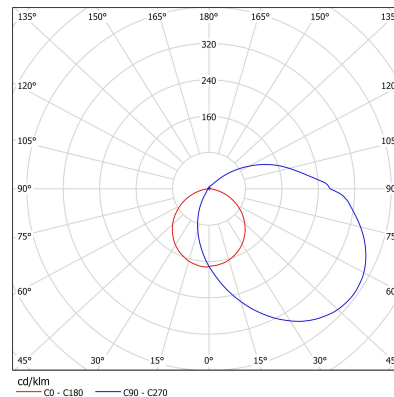

Description

Basic information

Family:	RUGOSA K
Product:	RUGOSA K PLX IP44 WH 840 29 1135x70x80
Index:	BLS0000013176
Pictograms:	

Lighting and electrical parameters

Light source	LED
Luminaire luminous flux [lm]	2924
Power of luminaire [W]	24
Luminaire's light efficiency [lm/W]	122
Color of the light [K]	4000
CRI	>80
SDCM (LED sources)	3
Photobiological risk class (IEC/EN 62471)	RG0
Protection against electric shock	I
Protection degree	IP44
Voltage	220-240V, 50-60Hz
Lifetime of LED sources [h]	150000
Lx/By	L80/B50
Operating temperature range [°C]	5 ÷ 30
Driver	LED driver

Mechanical parameters:

Assembly	wall-mounted
Material	steel sheet
Color	white
Diffuser	PLX opalized
Impact resistant	IK04
Dimensions [mm]	1135 x 70 x 80

A graph of light

Technical data may be changed. Photos of the luminaires may differ from reality.