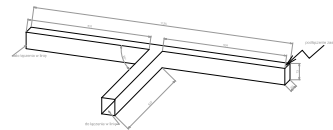

## Basic information

Family:	<b>ORCHID N T LINIA</b>
Product:	<b>ORCHID N T PLX ALU 830 LINIA-S-EL-S 47 600 600 600</b>
Index:	<b>BLS0000010042</b>
Pictograms:	

## Mechanical parameters:

Assembly	ceiling mounted
<b>Material</b>	<b>aluminium</b>
Color	anodized aluminium
<b>Diffuser</b>	<b>PLX opalized</b>
Impact resistant	IK06
<b>Dimensions [mm]</b>	<b>531 534 537 x 60 x 72</b>